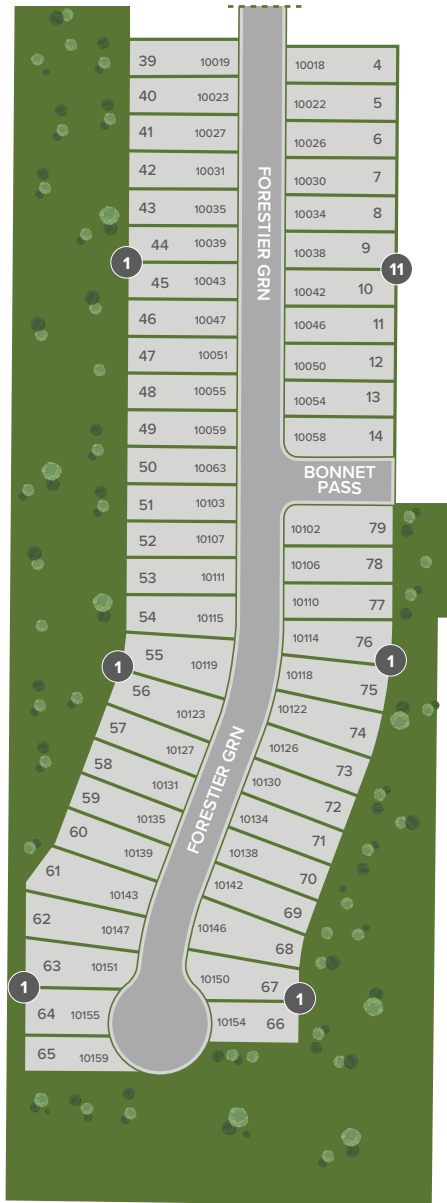

SITE MAP Hacienda

CenturyCommunities.com/SanAntonio

Prices, plans, and terms are effective on the date of publication and subject to change without notice. Map is not to scale. Depictions of homes or other features are artist conceptions. Hardscape, landscape, and other items shown may be decorator suggestions that are not included in the purchase price and availability may vary. Offered for sale by BMC Realty Advisors, Inc. Real Estate Broker, License #01920450. General Contractor, License #971581. ©02/2025 Century Communities, Inc.