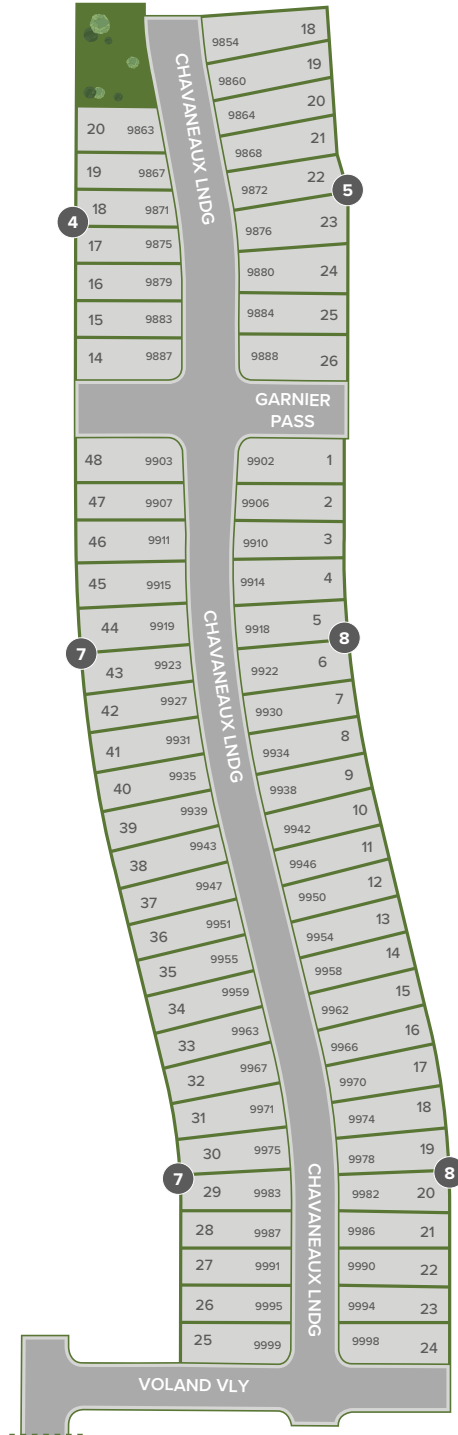

SITE MAP Hacienda

CenturyCommunities.com/SanAntonio

Prices, plans, and terms are effective on the date of publication and subject to change without notice. Map is not to scale. Depictions of homes or other features are artist conceptions. Hardscape, landscape, and other items shown may be decorator suggestions that are not included in the purchase price and availability may vary. Offered for sale by BMC Realty Advisors, Inc. Real Estate Broker, License #01920450. General Contractor, License #971581. ©02/2025 Century Communities, Inc.